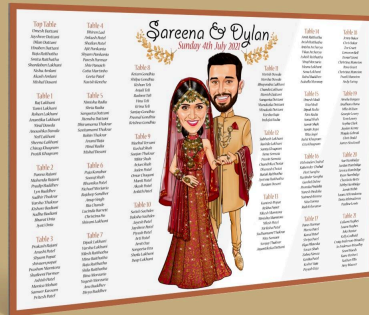

Package 3: Guest Caricature Seating Plan + Place Cards

Package 4: Welcome Sign

Number Of People To Draw	Price Per Person (Black & White)	Price Per Person (Colour)
20 - 49 People	£13 per person	£15 per person
50 - 99 People	£12 per person	£14 per person
100+ People	£11 per person	£13 per person

Number Of People To Draw	Standard Wedding Attire	Traditional Wedding Attire
1 Person	£155	£175
2 People	£210	£250
3 People	£285	£345

Package 5: Couple Seating Plan

Number Of People To Draw	Standard Wedding Attire	Traditional Wedding Attire
1 Person	£245	£265
2 People	£300	£340
3 People	£375	£435