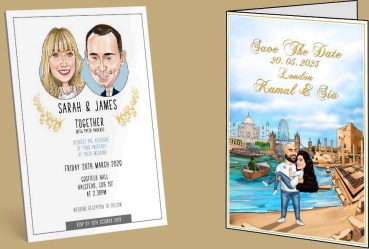

Package 11: Invitation & Greeting Cards (Artwork Only)