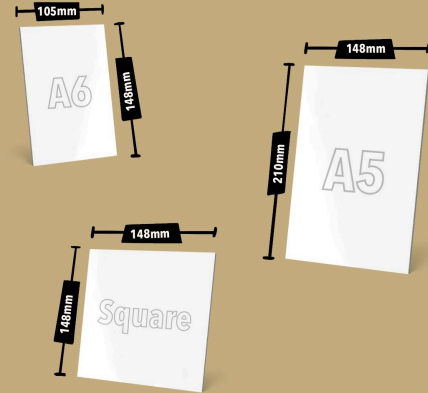

Package 9: Couple Seating Plan + Cardboard Cutout

Number Of People To Draw	Standard Wedding Attire	Traditional Wedding Attire
1 Person	£395	£415
2 People	£450	£490
3 People	£525	£585

Package 10: Couple Seating Plan + Welcome Sign + Cutout

Number Of People To Draw	Standard Wedding Design	Fully Customised Wedding Design
1 Person	From £125	From £190
2 People	From £145	From £245
3 People	From £170	From £320

Type/ Size of Print	Single Sided Print	Double sided Print
A6 (148mmx105mm)	From £1.20 p/p	From £1.50 p/p
Square(148mmx148mm)	From £1.40 p/p	From £1.70 p/p
A5 (210mmx148mm)	From £1.60 p/p	From £1.90 p/p