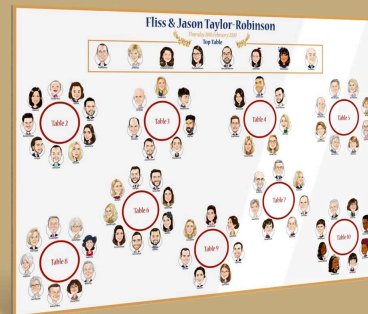

Package 1: Place cards

Number Of People To Draw	Price Per Person (Black & White)	Price Per Person (Colour)
20 - 49 People	£11 per person	£13 per person
50 - 99 People	£10 per person	£12 per person
100+ People	£9 per person	£11 per person

Package 2: Guest Caricature Seating Plan

Number Of People To Draw	Price Per Person (Black & White)	Price Per Person (Colour)
20 - 49 People	£12 per person	£14 per person
50 - 99 People	£11 per person	£13 per person
100+ People	£10 per person	£12 per person